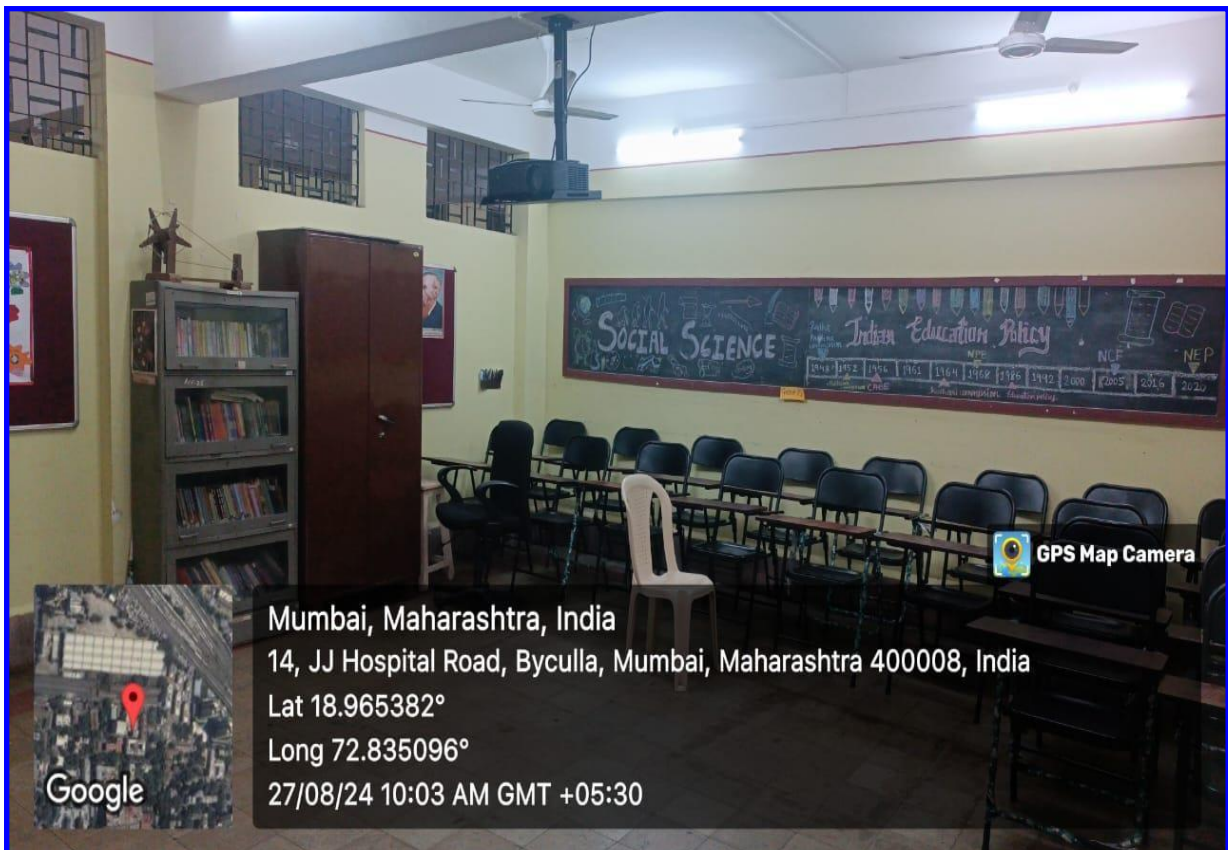

**Criterion IV
Infrastructure and Learning
Resources**

4.1

Physical Facilities

4.1.2

Geo Tagged Photographs

Multi-Purpose Hall

Seminar Hall cum Method Room

Method Room 1- Social Science Method Room

CLASSROOM I CUM METHOD ROOM

Classroom Cum Method Room 2- Science Maths

Conference Room 1

Mumbai, Maharashtra, India
14, JJ Hospital Road, Byculla, Mumbai, Maharashtra 400008, India
Lat 18.965362°
Long 72.835138°
27/08/24 10:38 AM GMT +05:30