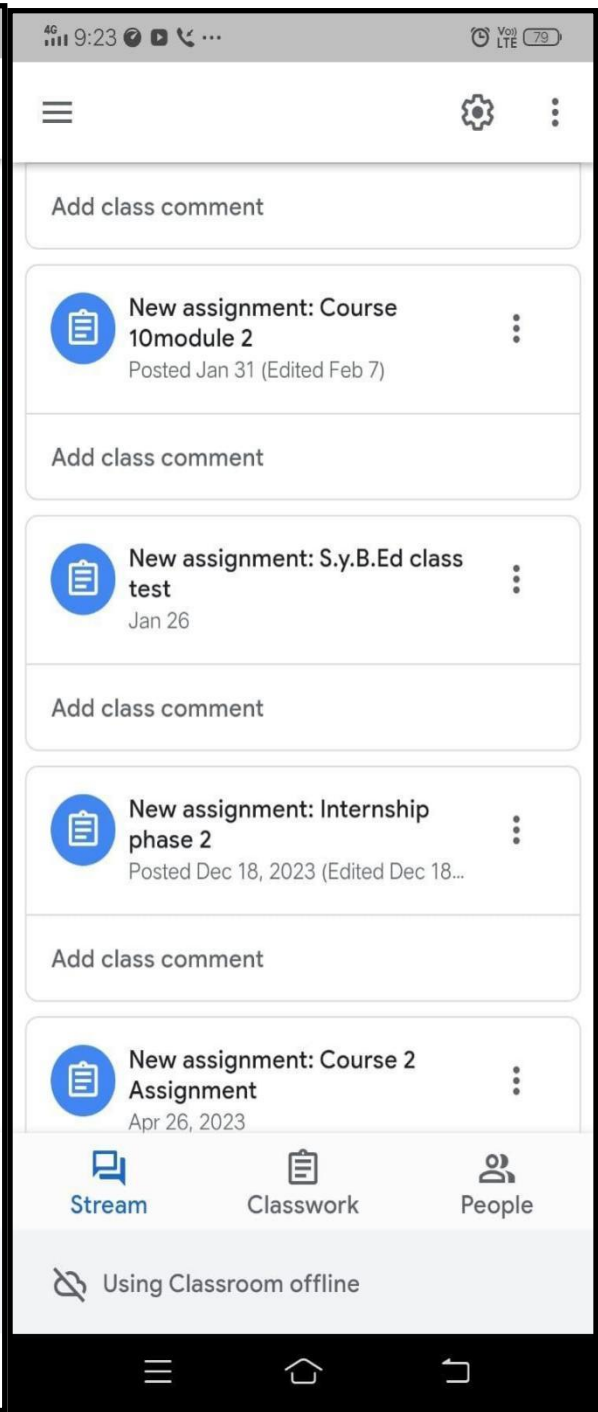

Assignments

College Seal and Principal Signature