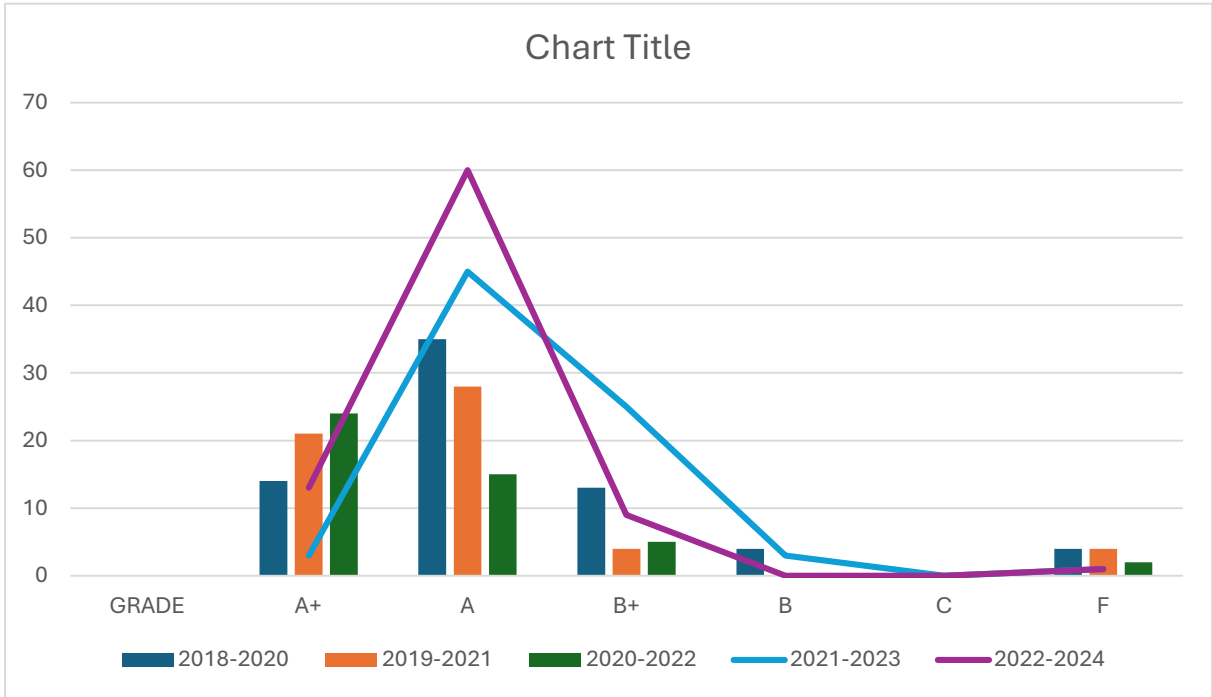

FAZLANI AISHABAI & HAJI ABDUL LATIF CHARITABLE TRUST'S
AISHABAI COLLEGE OF EDUCATION

J.J. Hospital Compound, Municipal School Building, 1st Floor,
Gate No. 14, Byculla, Mumbai 400008
Affiliated to S.N.D.T Women's University
NAAC Accredited with Grade 'A'

Result Statistics Batch 2018-20 To 2022-24.

YEAR GRADE	2018-20	2019-21	2020-22	2021-23	2022-24
GRADE					
A+	14	21	24	3	13
A	35	28	15	45	60
B+	13	4	5	25	9
B	4	0	0	3	0
C	0	0	0	0	0
F	4	4	2	1	1
Total	70	57	46	77	83

CLASS

First Class with Distinction	A+ = 70 % and Above				70% and Above
First Class	A = 60 % and Above				60% and Above
Second Class	B+ = 50 % and Below 60%				50% and Above
Pass Class	B = 40 % and Below 50%				40% and Above

Shumail

PRINCIPAL

Fazlani Aishabai & Haji Abdul Latif Charitable Trust's
Aishabai College of Education, Mumbai

Sumail

PRINCIPAL
Fazlani Aishabal & Haji Abdul Latif Charitable Trust's
Aishabal College of Education, Mumbai